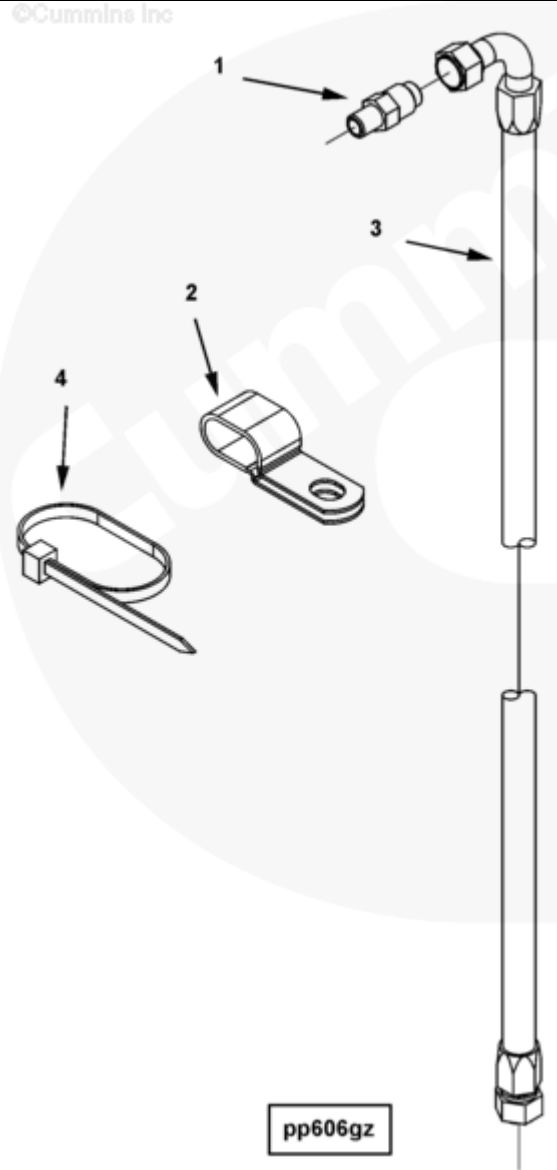

Parts Catalog - Option Detail

Electronic Parts Catalog - Option Detail				
Option	Group	Graphic	Film Card	Date
PP2404-01	06.02.7	pp606gz	K38	24-JUL-06
Engines	GTA38, K38, KTA38GC CM558, QSK38 CM2150 K106, QSK38 CM2150 MCRS, QSK38 CM850 MCRS			

[SMALL](#) | [MEDIUM](#) | [LARGE](#)

Cart	Ref No	Part Number	Part Description	Required	Remarks
View My Cart					
		PP2404-01	Performance Parts		

		3633061	Connection , Right Bank Step	1	
<input type="checkbox"/>	1	68138	Male Connector	2	
<input type="checkbox"/>	2	3178520	Clip	4	
<input type="checkbox"/>	3	3638080	Flexible Hose	2	
<input type="checkbox"/>	4	3018920	Wire Tie Clamp	2	